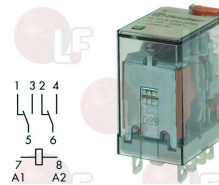

LINEA BLANCA A030055

3351004 RELAY 56.32 12A 230V 50/60Hz
2 switching contacts
for ZANUSSI DISHWASHER LS7-LV70-Z70-LB1-LB2
for LINEA BLANCA DISHWASHER LC80-LC140-LC1000
LC1500-LC1700-LC2000-LC2300-LC2300TR-LC2600-LC2800
LC3800-LC4200
for NUOVA SIMONELLI SUPERAUTOMATIC MASTER