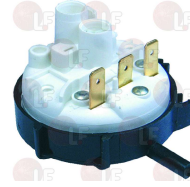

LINEA BLANCA A030061

3320069 PRESSURE SWITCH 75/50 mm 250V 16A
1 level
rear connection
max operating temperature 85°C
for Dishwasher (LINEA BLANCA) LC-1500 - LC-1700
LC-2000 - LC-2300 - LC-2300TR - LC-2600
LC-2800
for Glasswasher/Cupwasher (LINEA BLANCA) LC-1000
LC-140 - LC-80