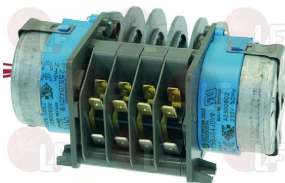

Timers

3322287 TIMER P255 4 CAMS
cycle 120 seconds
rinse 6 seconds
230V 50Hz
for Dishwasher hood type (LINEA BLANCA) LC-3800
LC-4200