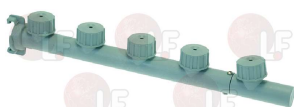

LINEA BLANCA

Suitable for:

LINEA BLANCA A060027E

3743503 LOWER WASH ARM
bayonet joint - length 400 mm
for Dishwasher (LINEA BLANCA) LC-1500