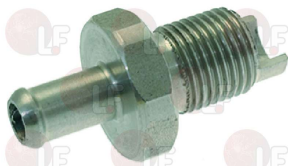

Fittings

3349093 FITTING ø 3/8" M WITH HOSE-END ø 10 mm
for electropumps
for LINEA BLANCA DISHWASHER LC140-LC1500-LC1700
LC2000-LC2300-LC2300TR-LC2600-LC2800-LC3800-LC4200

LINEA BLANCA A0500411