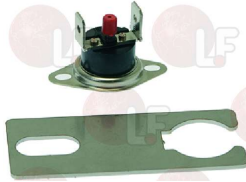

Contact thermostats

3443068 CONTACT THERMOSTAT 90°C
manual reset
for LINEA BLANCA DISHWASHER LC1000-LC1500
LC1700-LC2000-LC2300

LINEA BLANCA A030067/2

LINEA BLANCA A030067/3

3444609 CONTACT THERMOSTAT 95°C
manual reset
for ELETTOBAR E35-E40-E41-E42-NIAGARA40-E35H-E40H
for COLGED BETA235/240-SILVER35/40
for LINEA BLANCA LC80-LC140-LC1000-LC1500-LC1700
LC2000-LC2300-LC2300TR-LC2600-LC2800-LC3800-LC4200
for Dishwasher hood type (COLGED) GL71