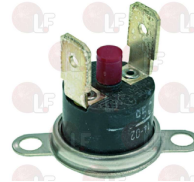

Contact thermostats

3443068 CONTACT THERMOSTAT 90°C
 manual reset
 for LINEA BLANCA DISHWASHER LC1000-LC1500
 LC1700-LC2000-LC2300

LINEA BLANCA A030067/2

LINEA BLANCA A030067/3

3444609 CONTACT THERMOSTAT 95°C
 manual reset
 for ELETTOBAR E35-E40-E41-E42-NIAGARA40-E35H-E40H
 for COLGED BETA235/240-SILVER35/40
 for LINEA BLANCA LC80-LC140-LC1000-LC1500-LC1700
 LC2000-LC2300-LC2300TR-LC2600-LC2800-LC3800-LC4200
 for Dishwasher hood type (COLGED) GL71